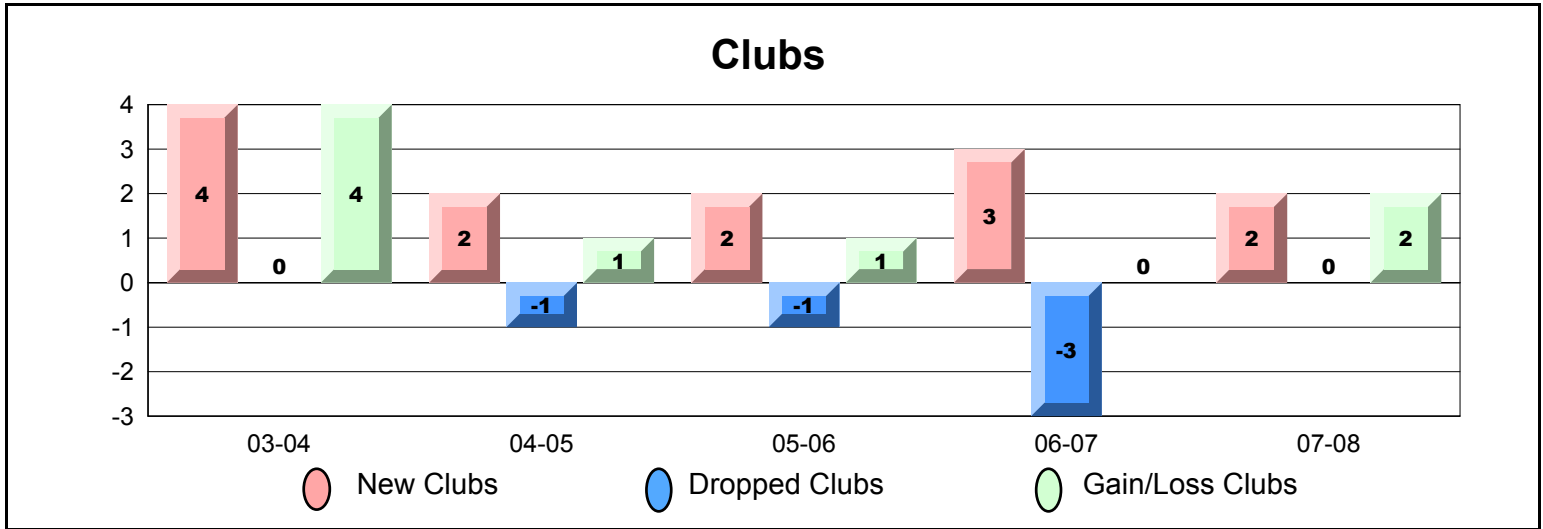

Year	New Clubs	Dropped Clubs	Gain/Loss Clubs	New Members	Charter Members	Reinstated Members	Transfer Members	Total Members Added	Total Members Dropped	Gain/Loss Members
03-04	4	0	4	242	116	19	16	393	-258	135
04-05	2	-1	1	201	83	22	15	321	-284	37
05-06	2	-1	1	370	56	33	6	465	-503	-38
06-07	3	-3	0	286	78	37	24	425	-351	74
07-08	2	0	2	303	59	16	7	385	-374	11
Average	3	-1	2	280	78	25	14	398	-354	44