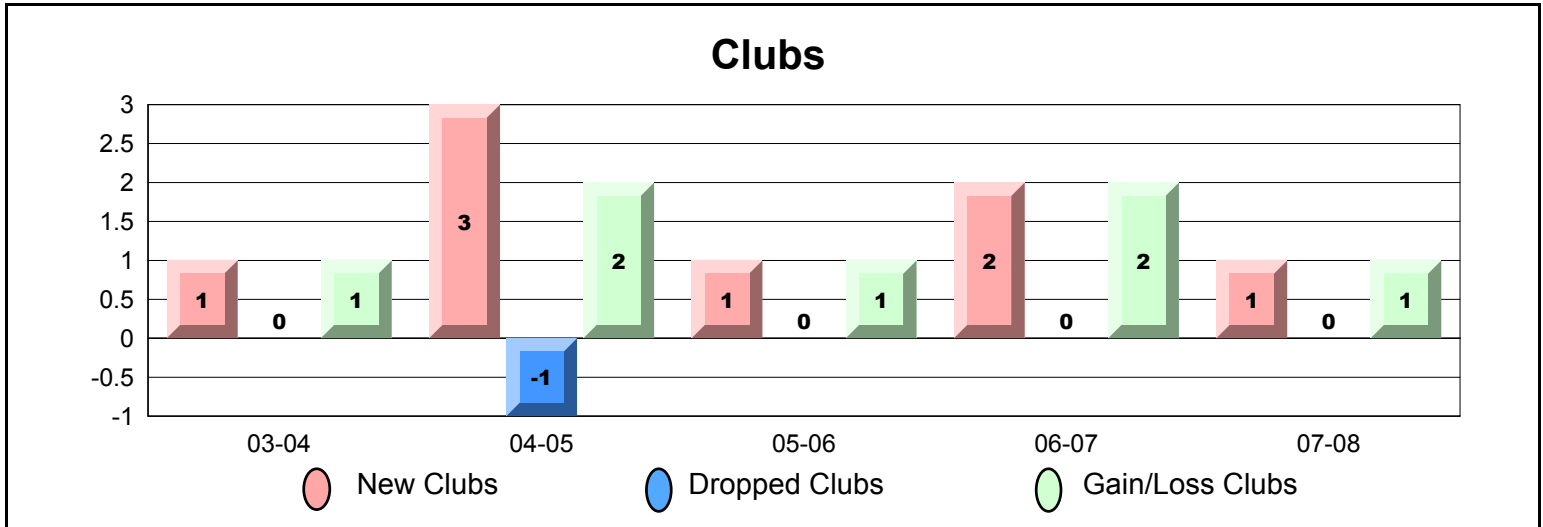

Year	New Clubs	Dropped Clubs	Gain/Loss Clubs	New Members	Charter Members	Reinstated Members	Transfer Members	Total Members Added	Total Members Dropped	Gain/Loss Members
03-04	1	0	1	286	21	14	6	327	-344	-17
04-05	3	-1	2	360	80	39	10	489	-425	64
05-06	1	0	1	397	21	26	11	455	-382	73
06-07	2	0	2	444	39	49	15	547	-389	158
07-08	1	0	1	336	20	14	4	374	-421	-47
Average	2	0	1	365	36	28	9	438	-392	46