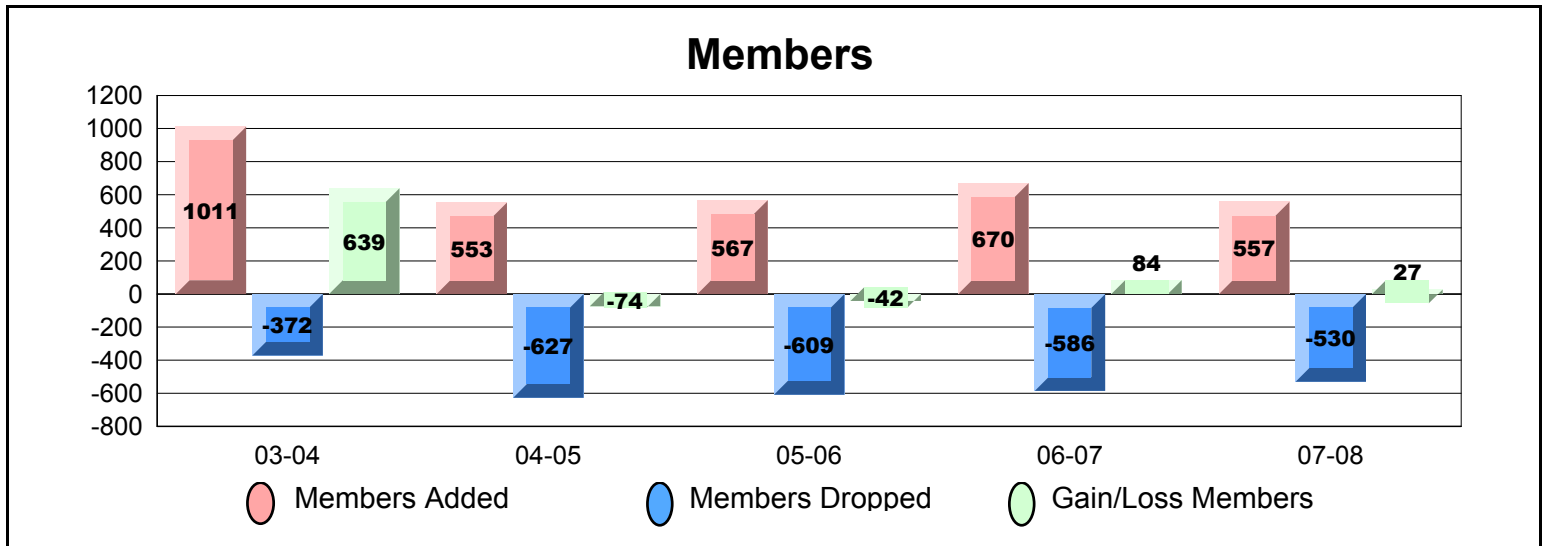

Year	New Clubs	Dropped Clubs	Gain/Loss Clubs	New Members	Charter Members	Reinstated Members	Transfer Members	Total Members Added	Total Members Dropped	Gain/Loss Members
03-04	10	0	10	456	457	66	32	1011	-372	639
04-05	1	0	1	498	18	24	13	553	-627	-74
05-06	2	-1	1	458	47	39	23	567	-609	-42
06-07	2	-1	1	578	53	15	24	670	-586	84
07-08	1	-1	0	492	30	23	12	557	-530	27
Average	3	-1	3	496	121	33	21	672	-545	127