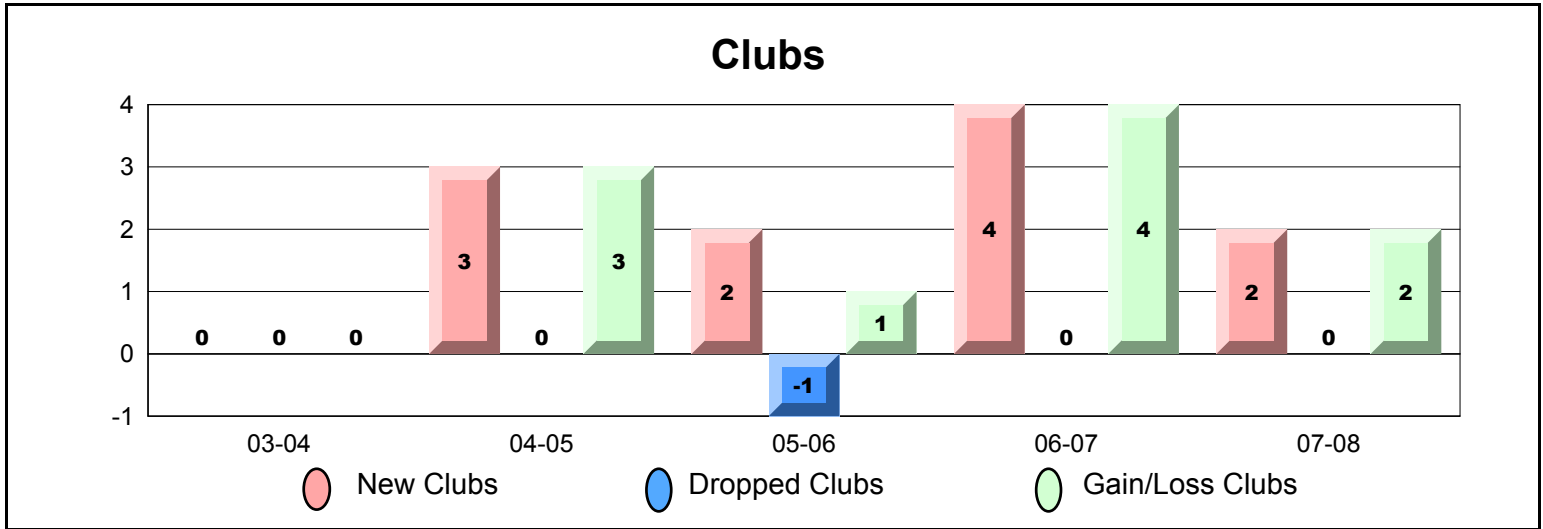

Year	New Clubs	Dropped Clubs	Gain/Loss Clubs	New Members	Charter Members	Reinstated Members	Transfer Members	Total Members Added	Total Members Dropped	Gain/Loss Members
03-04	0	0	0	224	0	40	4	268	-246	22
04-05	3	0	3	328	41	35	22	426	-247	179
05-06	2	-1	1	263	64	32	22	381	-286	95
06-07	4	0	4	264	70	37	21	392	-389	3
07-08	2	0	2	392	56	32	3	483	-353	130
Average	2	0	2	294	46	35	14	390	-304	86