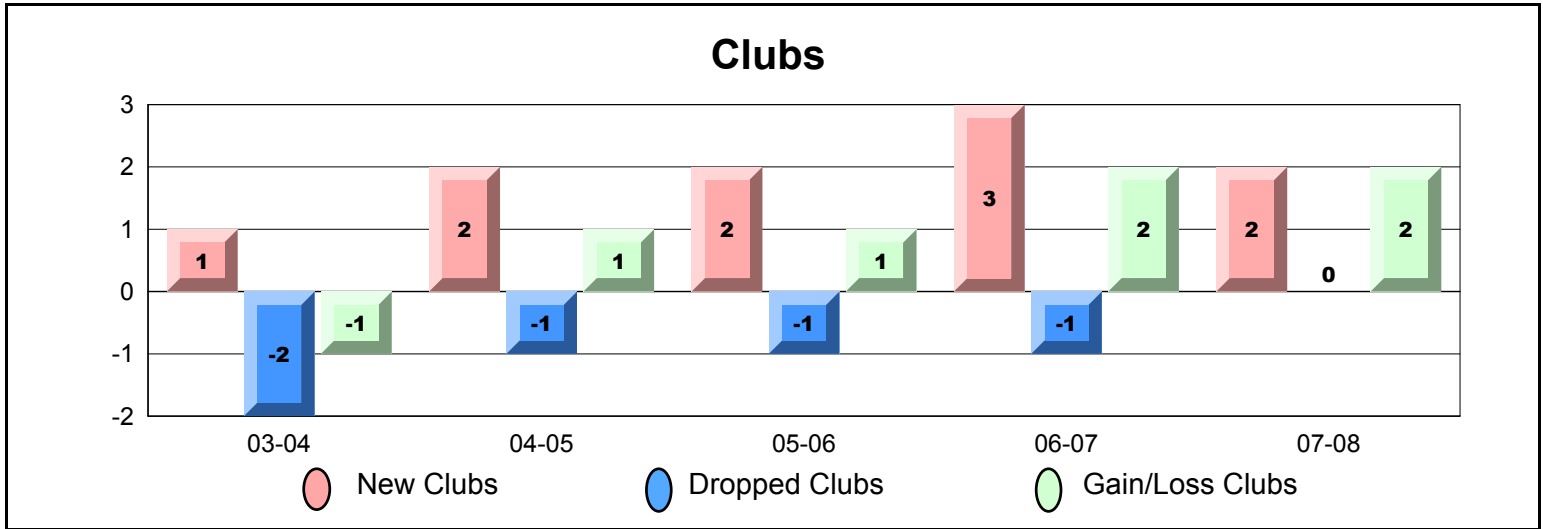

Year	New Clubs	Dropped Clubs	Gain/Loss Clubs	New Members	Charter Members	Reinstated Members	Transfer Members	Total Members Added	Total Members Dropped	Gain/Loss Members
03-04	1	-2	-1	202	20	40	5	267	-324	-57
04-05	2	-1	1	328	44	32	15	419	-308	111
05-06	2	-1	1	275	74	49	13	411	-325	86
06-07	3	-1	2	245	65	27	8	345	-343	2
07-08	2	0	2	377	60	11	3	451	-241	210
Average	2	-1	1	285	53	32	9	379	-308	70