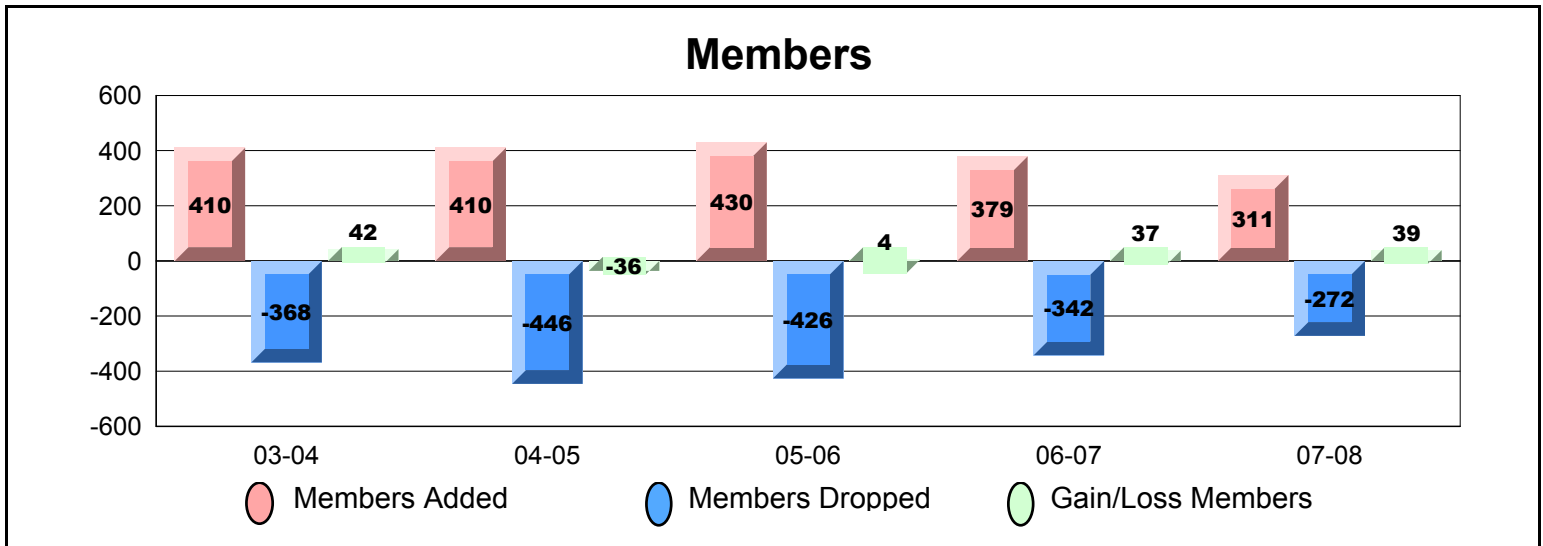

Year	New Clubs	Dropped Clubs	Gain/Loss Clubs	New Members	Charter Members	Reinstated Members	Transfer Members	Total Members Added	Total Members Dropped	Gain/Loss Members
03-04	2	0	2	326	48	33	3	410	-368	42
04-05	0	-1	-1	363	0	41	6	410	-446	-36
05-06	1	0	1	348	30	44	8	430	-426	4
06-07	1	-1	0	296	30	48	5	379	-342	37
07-08	0	-1	-1	295	0	6	10	311	-272	39
Average	1	-1	0	326	22	34	6	388	-371	17