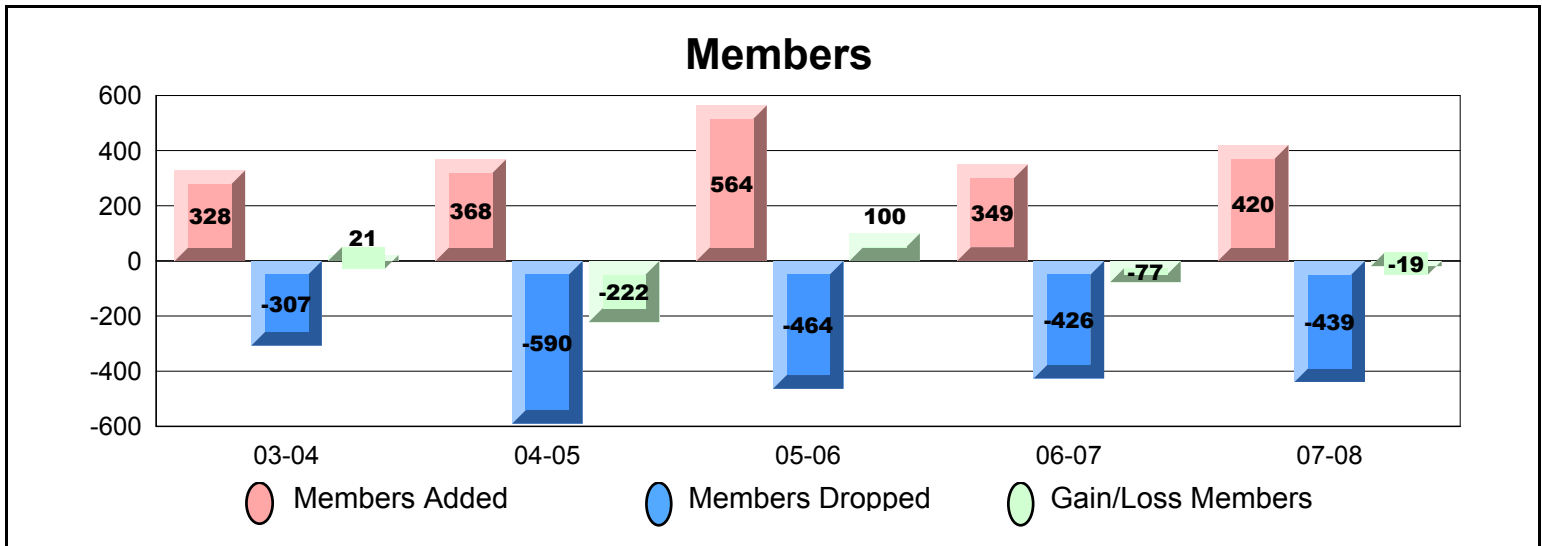

| Year | New Clubs | Dropped Clubs | Gain/Loss Clubs | New Members | Charter Members | Reinstated Members | Transfer Members | Total Members Added | Total Members Dropped | Gain/Loss Members |
|----------------|-----------|---------------|-----------------|-------------|-----------------|--------------------|------------------|---------------------|-----------------------|-------------------|
| 03-04 | 0 | -1 | -1 | 256 | 0 | 63 | 9 | 328 | -307 | 21 |
| 04-05 | 2 | -1 | 1 | 254 | 54 | 42 | 18 | 368 | -590 | -222 |
| 05-06 | 4 | -3 | 1 | 397 | 92 | 48 | 27 | 564 | -464 | 100 |
| 06-07 | 0 | -5 | -5 | 316 | 0 | 28 | 5 | 349 | -426 | -77 |
| 07-08 | 1 | 0 | 1 | 365 | 30 | 19 | 6 | 420 | -439 | -19 |
| Average | 1 | -2 | -1 | 318 | 35 | 40 | 13 | 406 | -445 | -39 |

| Year | New Clubs | Dropped Clubs | Gain/Loss Clubs | New Members | Charter Members | Reinstated Members | Transfer Members | Total Members Added | Total Members Dropped | Gain/Loss Members |
|----------------|-----------|---------------|-----------------|-------------|-----------------|--------------------|------------------|---------------------|-----------------------|-------------------|
| 03-04 | 1 | -2 | -1 | 388 | 61 | 43 | 12 | 504 | -313 | 191 |
| 04-05 | 2 | -1 | 1 | 316 | 62 | 39 | 6 | 423 | -502 | -79 |
| 05-06 | 1 | 0 | 1 | 558 | 24 | 53 | 21 | 656 | -504 | 152 |
| 06-07 | 4 | 0 | 4 | 353 | 111 | 24 | 4 | 492 | -493 | -1 |
| 07-08 | 2 | -1 | 1 | 389 | 61 | 66 | 6 | 522 | -547 | -25 |
| Average | 2 | -1 | 1 | 401 | 64 | 45 | 10 | 519 | -472 | 48 |