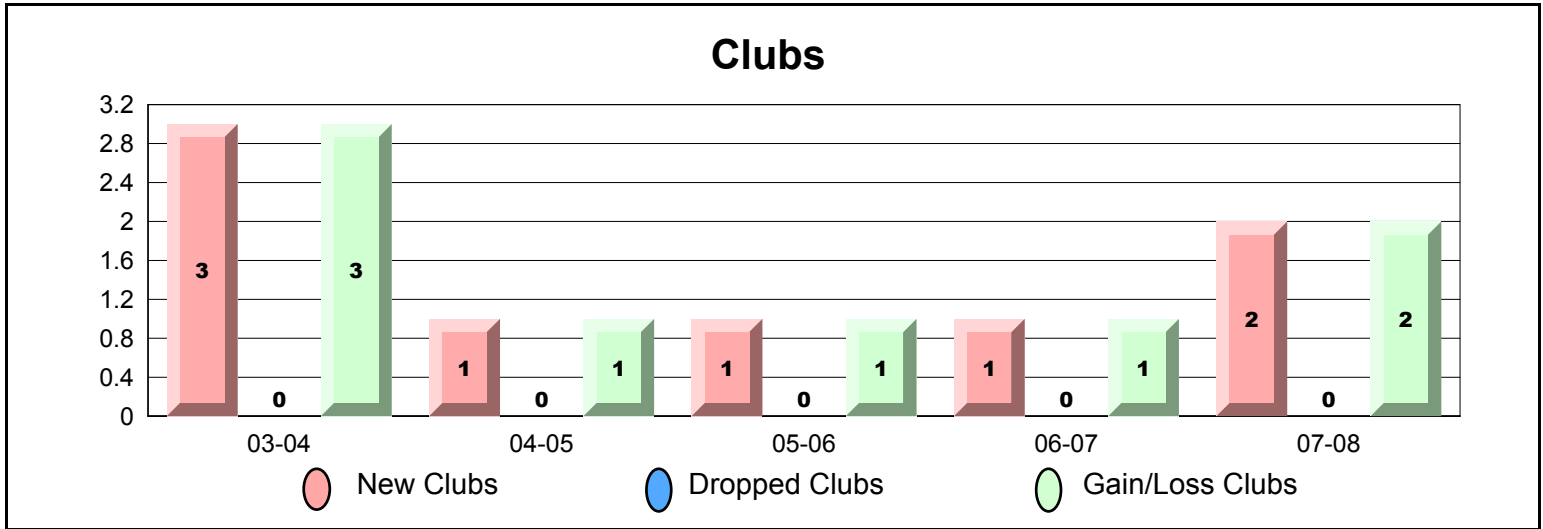

Year	New Clubs	Dropped Clubs	Gain/Loss Clubs	New Members	Charter Members	Reinstated Members	Transfer Members	Total Members Added	Total Members Dropped	Gain/Loss Members
03-04	3	0	3	215	109	13	5	342	-290	52
04-05	1	0	1	202	20	7	0	229	-88	141
05-06	1	0	1	227	19	21	3	270	-409	-139
06-07	1	0	1	296	23	41	6	366	-257	109
07-08	2	0	2	392	54	17	7	470	-242	228
Average	2	0	2	266	45	20	4	335	-257	78