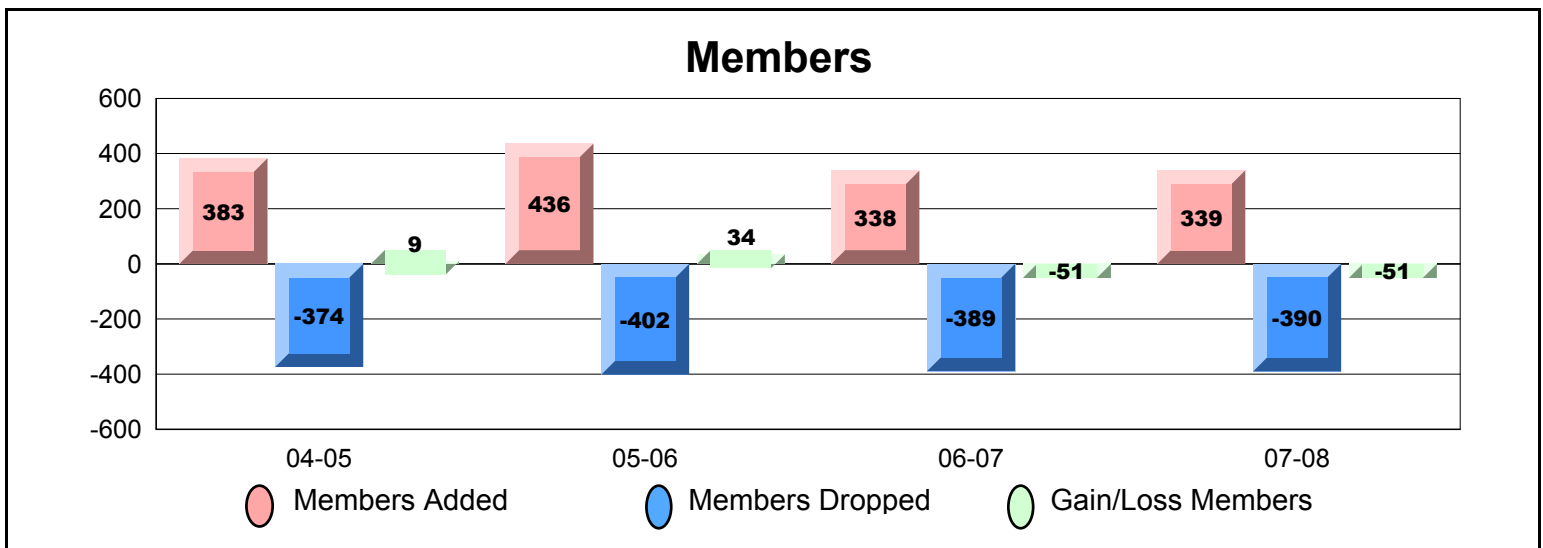

Year	New Clubs	Dropped Clubs	Gain/Loss Clubs	New Members	Charter Members	Reinstated Members	Transfer Members	Total Members Added	Total Members Dropped	Gain/Loss Members
04-05	1	-1	0	313	30	36	4	383	-374	9
05-06	1	0	1	385	20	29	2	436	-402	34
06-07	3	-1	2	249	71	17	1	338	-389	-51
07-08	0	0	0	312	0	22	5	339	-390	-51
Average	1	-1	1	315	30	26	3	374	-389	-15