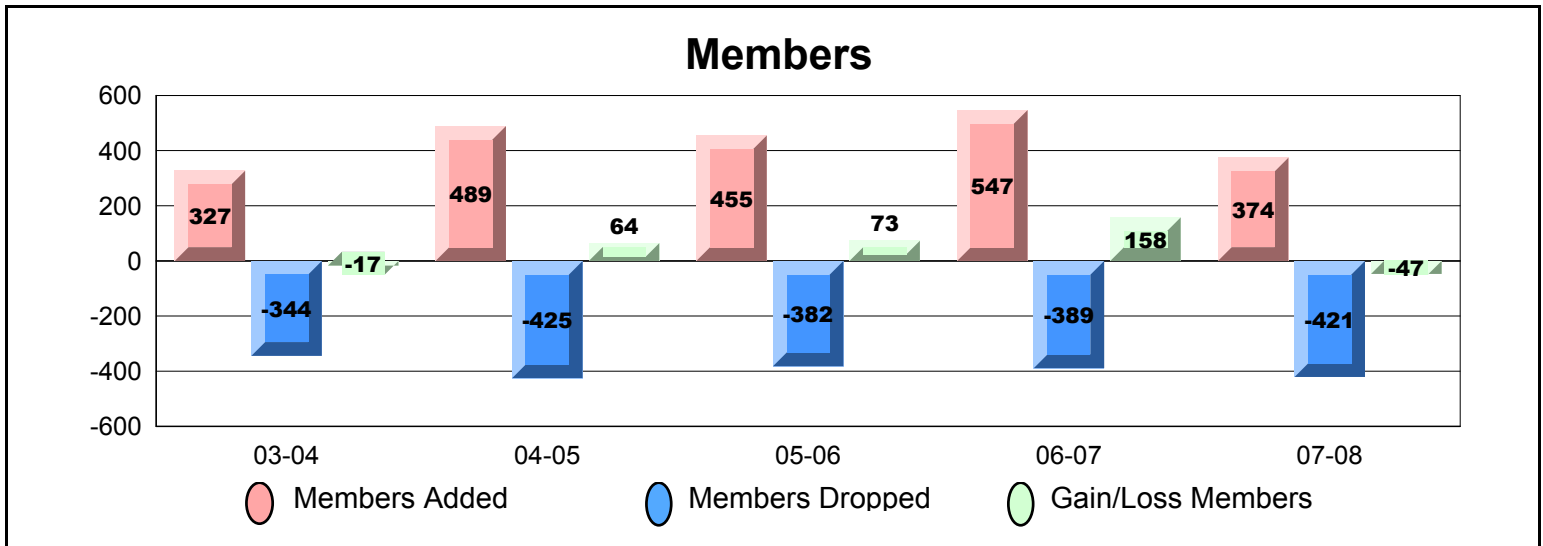

Year	New Clubs	Dropped Clubs	Gain/Loss Clubs	New Members	Charter Members	Reinstated Members	Transfer Members	Total Members Added	Total Members Dropped	Gain/Loss Members
03-04	1	0	1	286	21	14	6	327	-344	-17
04-05	3	-1	2	360	80	39	10	489	-425	64
05-06	1	0	1	397	21	26	11	455	-382	73
06-07	2	0	2	444	39	49	15	547	-389	158
07-08	1	0	1	336	20	14	4	374	-421	-47
Average	2	0	1	365	36	28	9	438	-392	46