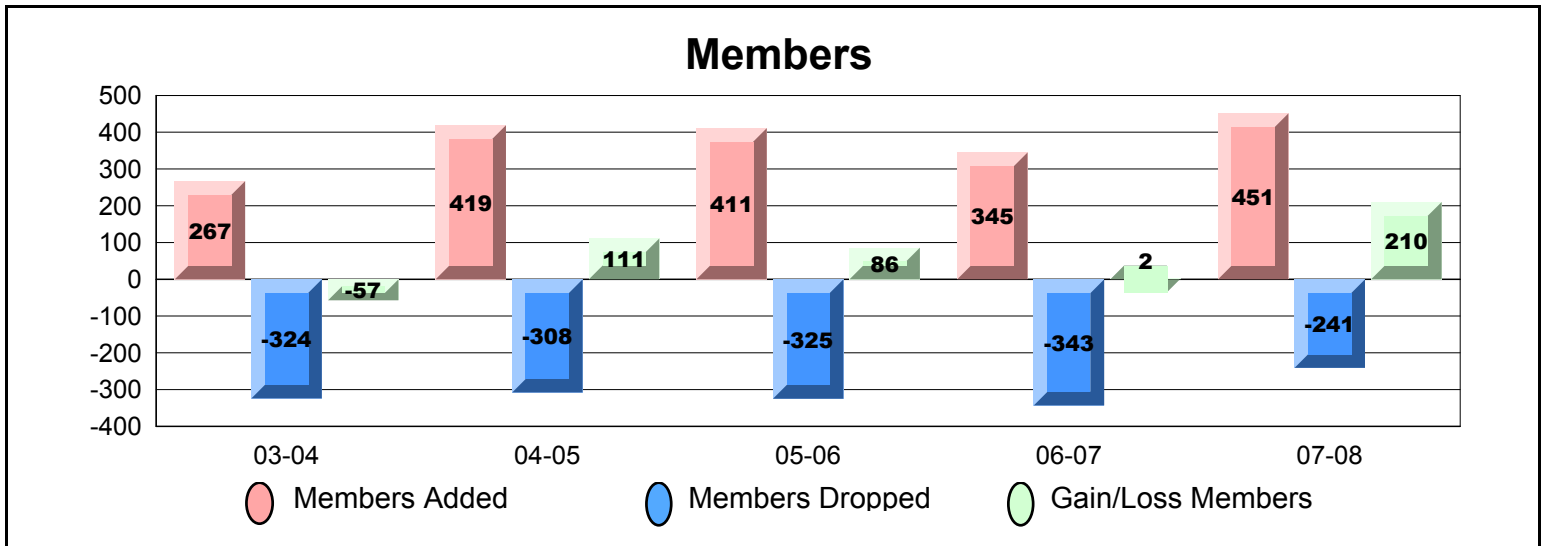

Year	New Clubs	Dropped Clubs	Gain/Loss Clubs	New Members	Charter Members	Reinstated Members	Transfer Members	Total Members Added	Total Members Dropped	Gain/Loss Members
03-04	1	-2	-1	202	20	40	5	267	-324	-57
04-05	2	-1	1	328	44	32	15	419	-308	111
05-06	2	-1	1	275	74	49	13	411	-325	86
06-07	3	-1	2	245	65	27	8	345	-343	2
07-08	2	0	2	377	60	11	3	451	-241	210
Average	2	-1	1	285	53	32	9	379	-308	70