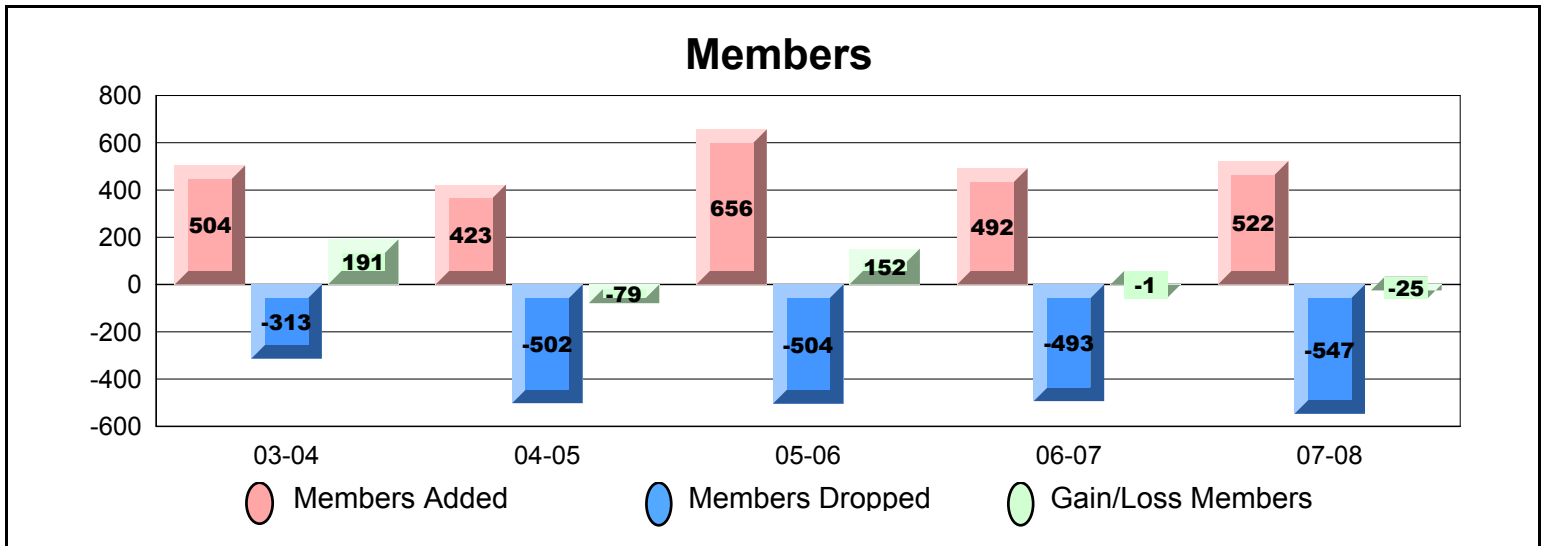

| Year | New Clubs | Dropped Clubs | Gain/Loss Clubs | New Members | Charter Members | Reinstated Members | Transfer Members | Total Members Added | Total Members Dropped | Gain/Loss Members |
|----------------|-----------|---------------|-----------------|-------------|-----------------|--------------------|------------------|---------------------|-----------------------|-------------------|
| 03-04 | 0 | -1 | -1 | 256 | 0 | 63 | 9 | 328 | -307 | 21 |
| 04-05 | 2 | -1 | 1 | 254 | 54 | 42 | 18 | 368 | -590 | -222 |
| 05-06 | 4 | -3 | 1 | 397 | 92 | 48 | 27 | 564 | -464 | 100 |
| 06-07 | 0 | -5 | -5 | 316 | 0 | 28 | 5 | 349 | -426 | -77 |
| 07-08 | 1 | 0 | 1 | 365 | 30 | 19 | 6 | 420 | -439 | -19 |
| Average | 1 | -2 | -1 | 318 | 35 | 40 | 13 | 406 | -445 | -39 |

| Year | New Clubs | Dropped Clubs | Gain/Loss Clubs | New Members | Charter Members | Reinstated Members | Transfer Members | Total Members Added | Total Members Dropped | Gain/Loss Members |
|----------------|-----------|---------------|-----------------|-------------|-----------------|--------------------|------------------|---------------------|-----------------------|-------------------|
| 03-04 | 1 | -2 | -1 | 388 | 61 | 43 | 12 | 504 | -313 | 191 |
| 04-05 | 2 | -1 | 1 | 316 | 62 | 39 | 6 | 423 | -502 | -79 |
| 05-06 | 1 | 0 | 1 | 558 | 24 | 53 | 21 | 656 | -504 | 152 |
| 06-07 | 4 | 0 | 4 | 353 | 111 | 24 | 4 | 492 | -493 | -1 |
| 07-08 | 2 | -1 | 1 | 389 | 61 | 66 | 6 | 522 | -547 | -25 |
| Average | 2 | -1 | 1 | 401 | 64 | 45 | 10 | 519 | -472 | 48 |