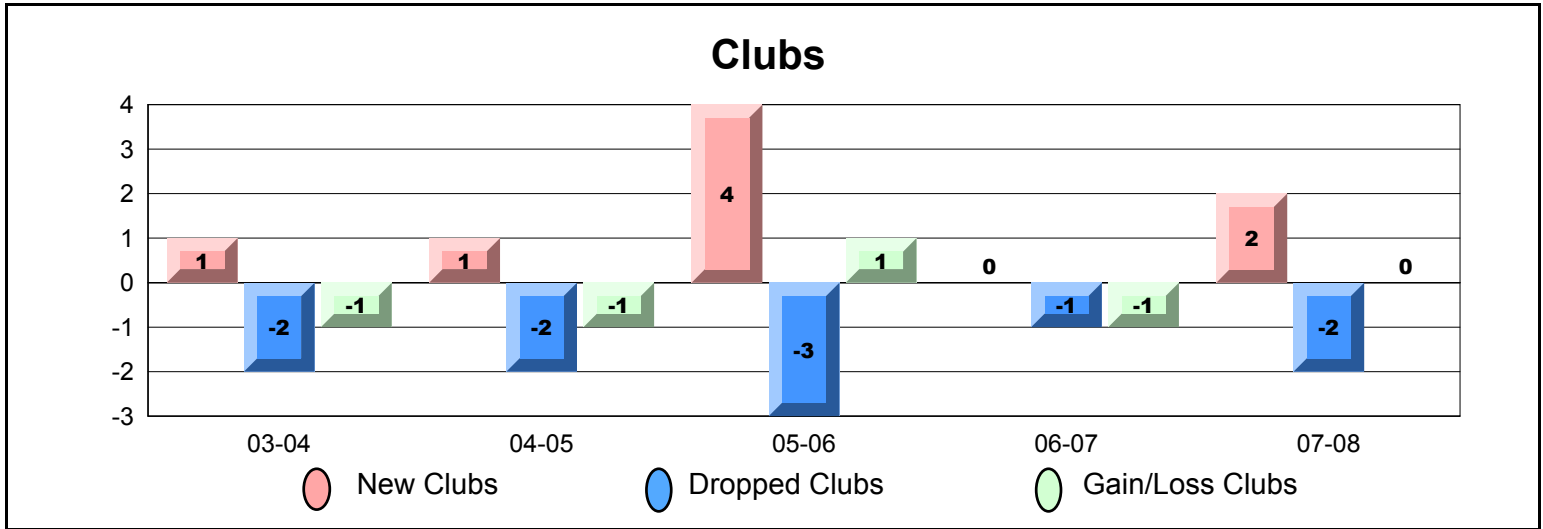

Year	New Clubs	Dropped Clubs	Gain/Loss Clubs	New Members	Charter Members	Reinstated Members	Transfer Members	Total Members Added	Total Members Dropped	Gain/Loss Members
03-04	1	-2	-1	456	31	49	13	549	-432	117
04-05	1	-2	-1	328	21	57	7	413	-112	301
05-06	4	-3	1	331	110	98	13	552	-712	-160
06-07	0	-1	-1	203	0	28	3	234	-263	-29
07-08	2	-2	0	311	40	27	1	379	-408	-29
Average	2	-2	0	326	40	52	7	425	-385	40