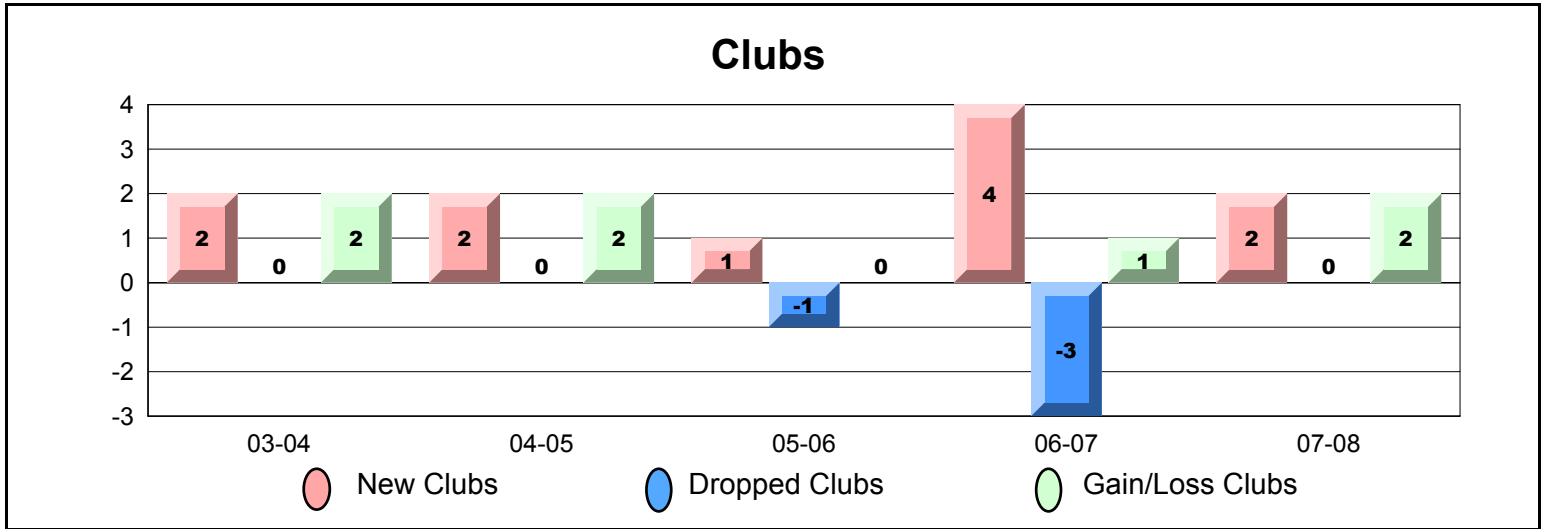

Year	New Clubs	Dropped Clubs	Gain/Loss Clubs	New Members	Charter Members	Reinstated Members	Transfer Members	Total Members Added	Total Members Dropped	Gain/Loss Members
03-04	2	0	2	362	53	40	2	457	-383	74
04-05	2	0	2	326	60	37	4	427	-288	139
05-06	1	-1	0	400	20	34	10	464	-689	-225
06-07	4	-3	1	378	71	16	12	477	-425	52
07-08	2	0	2	383	57	14	6	460	-339	121
Average	2	-1	1	370	52	28	7	457	-425	32