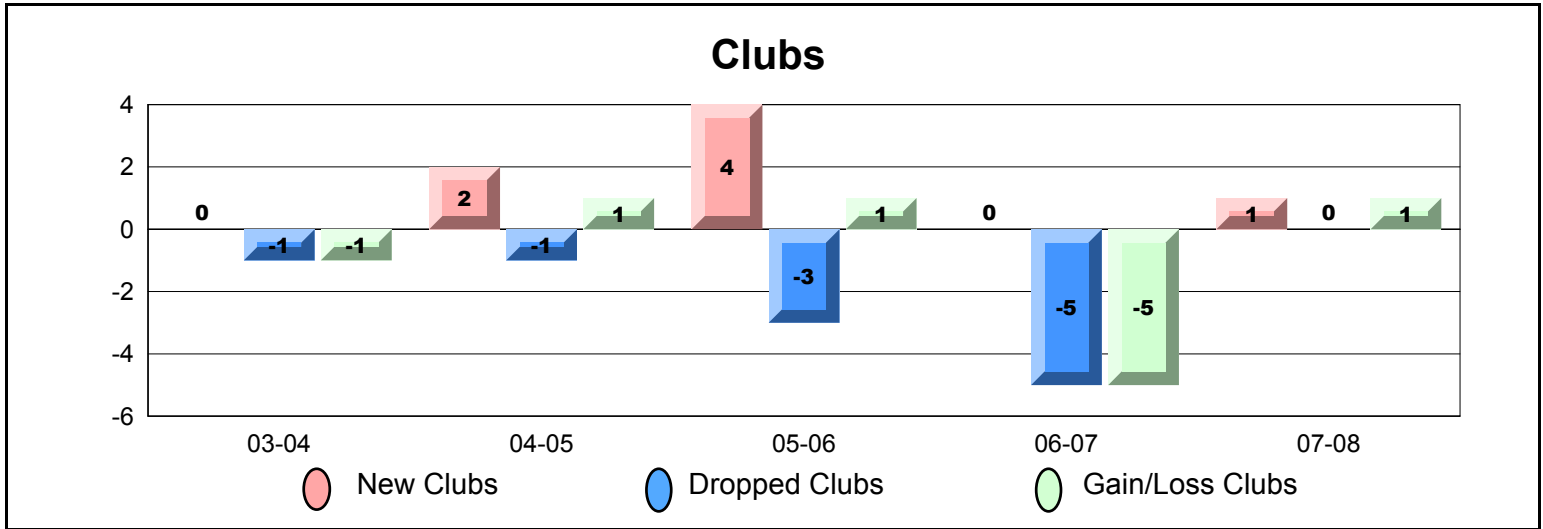

| Year | New Clubs | Dropped Clubs | Gain/Loss Clubs | New Members | Charter Members | Reinstated Members | Transfer Members | Total Members Added | Total Members Dropped | Gain/Loss Members |
|----------------|-----------|---------------|-----------------|-------------|-----------------|--------------------|------------------|---------------------|-----------------------|-------------------|
| 03-04 | 0 | -1 | -1 | 256 | 0 | 63 | 9 | 328 | -307 | 21 |
| 04-05 | 2 | -1 | 1 | 254 | 54 | 42 | 18 | 368 | -590 | -222 |
| 05-06 | 4 | -3 | 1 | 397 | 92 | 48 | 27 | 564 | -464 | 100 |
| 06-07 | 0 | -5 | -5 | 316 | 0 | 28 | 5 | 349 | -426 | -77 |
| 07-08 | 1 | 0 | 1 | 365 | 30 | 19 | 6 | 420 | -439 | -19 |
| Average | 1 | -2 | -1 | 318 | 35 | 40 | 13 | 406 | -445 | -39 |

| Year | New Clubs | Dropped Clubs | Gain/Loss Clubs | New Members | Charter Members | Reinstated Members | Transfer Members | Total Members Added | Total Members Dropped | Gain/Loss Members |
|----------------|-----------|---------------|-----------------|-------------|-----------------|--------------------|------------------|---------------------|-----------------------|-------------------|
| 03-04 | 1 | -2 | -1 | 388 | 61 | 43 | 12 | 504 | -313 | 191 |
| 04-05 | 2 | -1 | 1 | 316 | 62 | 39 | 6 | 423 | -502 | -79 |
| 05-06 | 1 | 0 | 1 | 558 | 24 | 53 | 21 | 656 | -504 | 152 |
| 06-07 | 4 | 0 | 4 | 353 | 111 | 24 | 4 | 492 | -493 | -1 |
| 07-08 | 2 | -1 | 1 | 389 | 61 | 66 | 6 | 522 | -547 | -25 |
| Average | 2 | -1 | 1 | 401 | 64 | 45 | 10 | 519 | -472 | 48 |