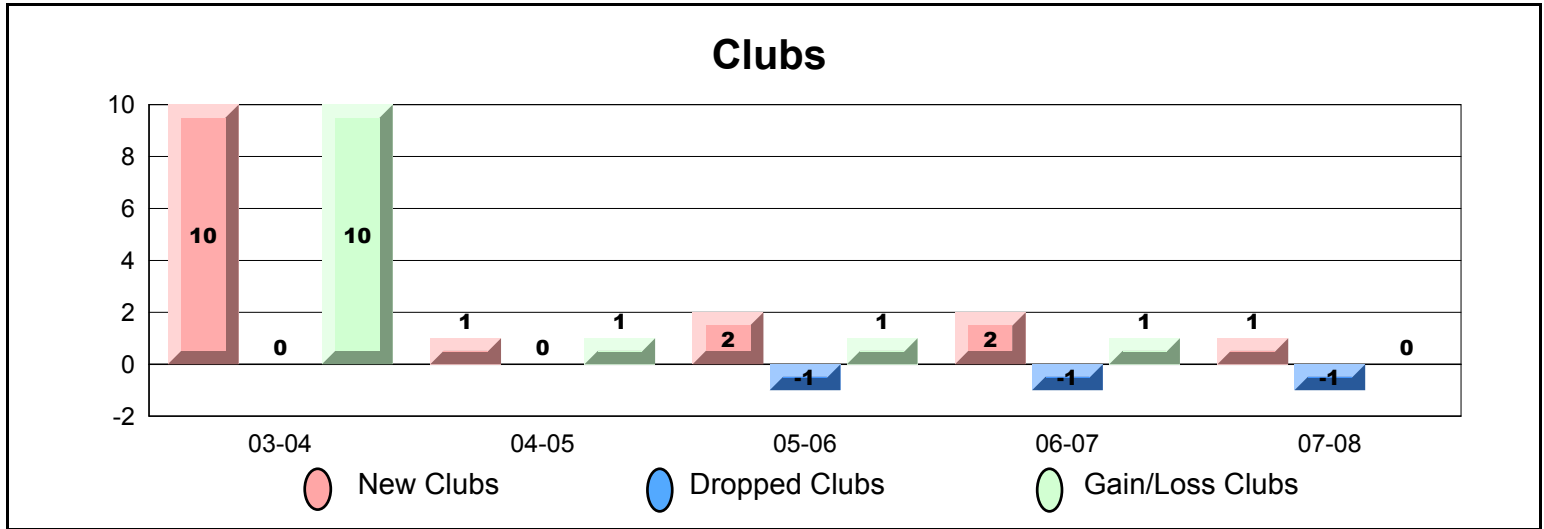

Year	New Clubs	Dropped Clubs	Gain/Loss Clubs	New Members	Charter Members	Reinstated Members	Transfer Members	Total Members Added	Total Members Dropped	Gain/Loss Members
03-04	10	0	10	456	457	66	32	1011	-372	639
04-05	1	0	1	498	18	24	13	553	-627	-74
05-06	2	-1	1	458	47	39	23	567	-609	-42
06-07	2	-1	1	578	53	15	24	670	-586	84
07-08	1	-1	0	492	30	23	12	557	-530	27
Average	3	-1	3	496	121	33	21	672	-545	127