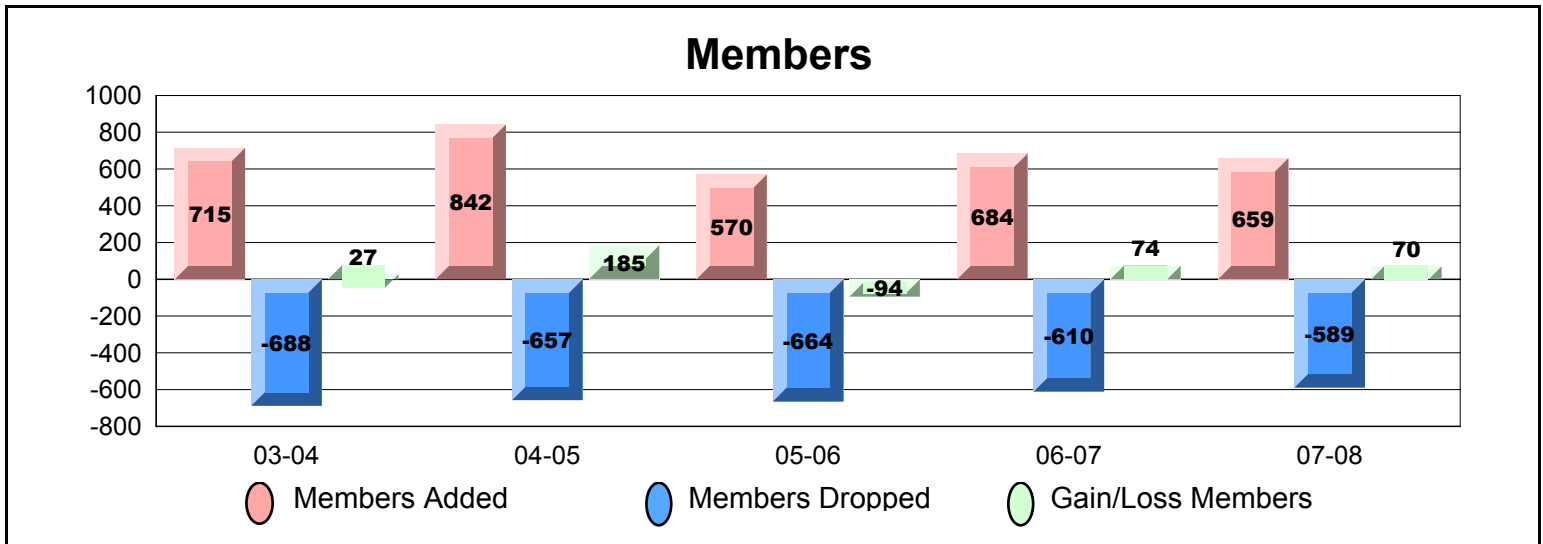

Year	New Clubs	Dropped Clubs	Gain/Loss Clubs	New Members	Charter Members	Reinstated Members	Transfer Members	Total Members Added	Total Members Dropped	Gain/Loss Members
03-04	0	-4	-4	641	0	54	20	715	-688	27
04-05	4	0	4	617	107	82	36	842	-657	185
05-06	1	0	1	450	25	80	15	570	-664	-94
06-07	5	-2	3	490	114	41	39	684	-610	74
07-08	1	-3	-2	549	21	67	22	659	-589	70
Average	2	-2	0	549	53	65	26	694	-642	52