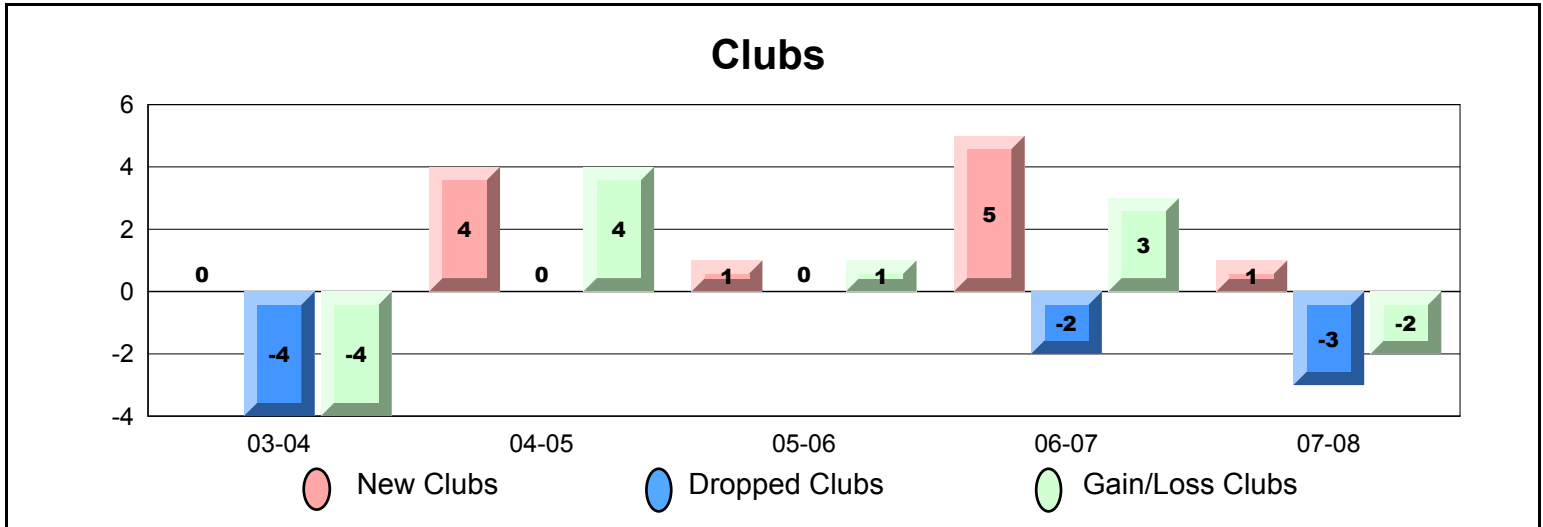

Year	New Clubs	Dropped Clubs	Gain/Loss Clubs	New Members	Charter Members	Reinstated Members	Transfer Members	Total Members Added	Total Members Dropped	Gain/Loss Members
03-04	0	-4	-4	641	0	54	20	715	-688	27
04-05	4	0	4	617	107	82	36	842	-657	185
05-06	1	0	1	450	25	80	15	570	-664	-94
06-07	5	-2	3	490	114	41	39	684	-610	74
07-08	1	-3	-2	549	21	67	22	659	-589	70
Average	2	-2	0	549	53	65	26	694	-642	52