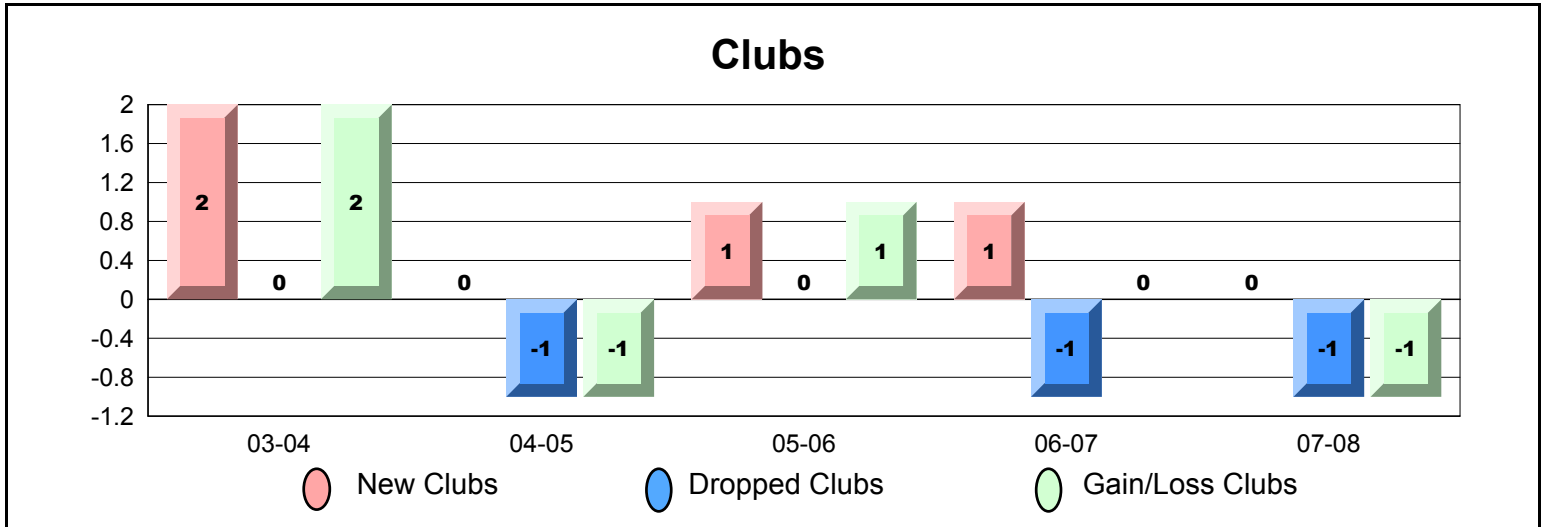

Year	New Clubs	Dropped Clubs	Gain/Loss Clubs	New Members	Charter Members	Reinstated Members	Transfer Members	Total Members Added	Total Members Dropped	Gain/Loss Members
03-04	2	0	2	326	48	33	3	410	-368	42
04-05	0	-1	-1	363	0	41	6	410	-446	-36
05-06	1	0	1	348	30	44	8	430	-426	4
06-07	1	-1	0	296	30	48	5	379	-342	37
07-08	0	-1	-1	295	0	6	10	311	-272	39
Average	1	-1	0	326	22	34	6	388	-371	17