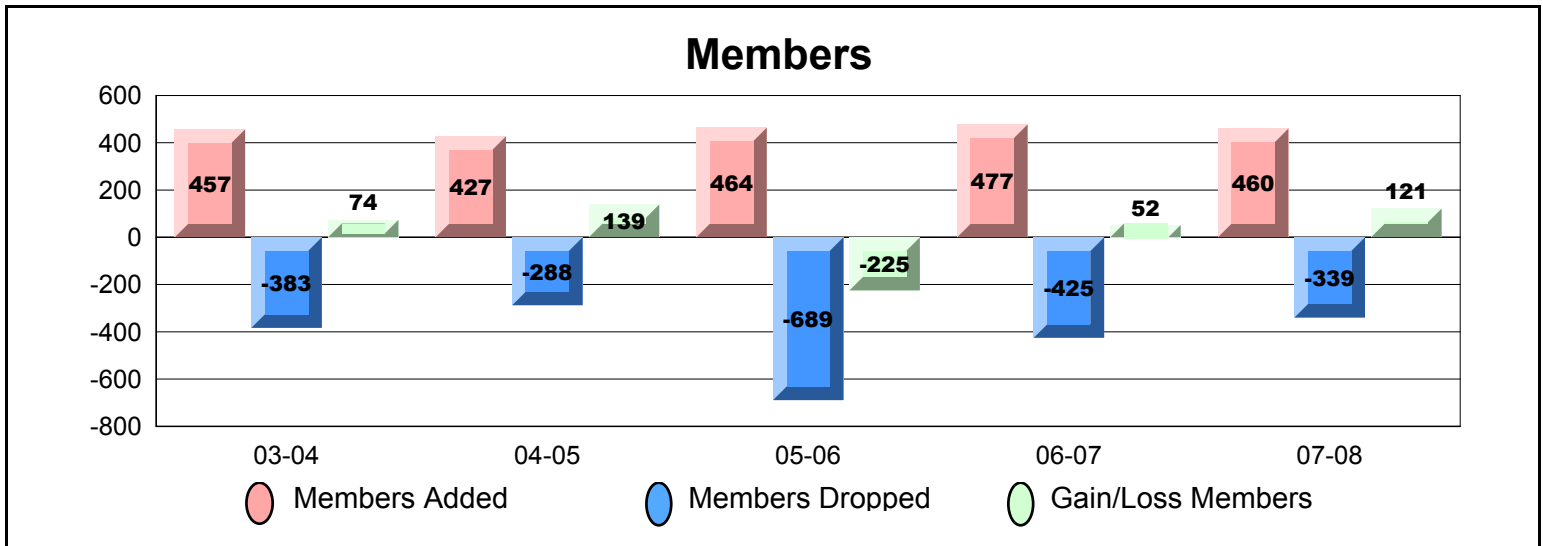

Year	New Clubs	Dropped Clubs	Gain/Loss Clubs	New Members	Charter Members	Reinstated Members	Transfer Members	Total Members Added	Total Members Dropped	Gain/Loss Members
03-04	2	0	2	362	53	40	2	457	-383	74
04-05	2	0	2	326	60	37	4	427	-288	139
05-06	1	-1	0	400	20	34	10	464	-689	-225
06-07	4	-3	1	378	71	16	12	477	-425	52
07-08	2	0	2	383	57	14	6	460	-339	121
Average	2	-1	1	370	52	28	7	457	-425	32