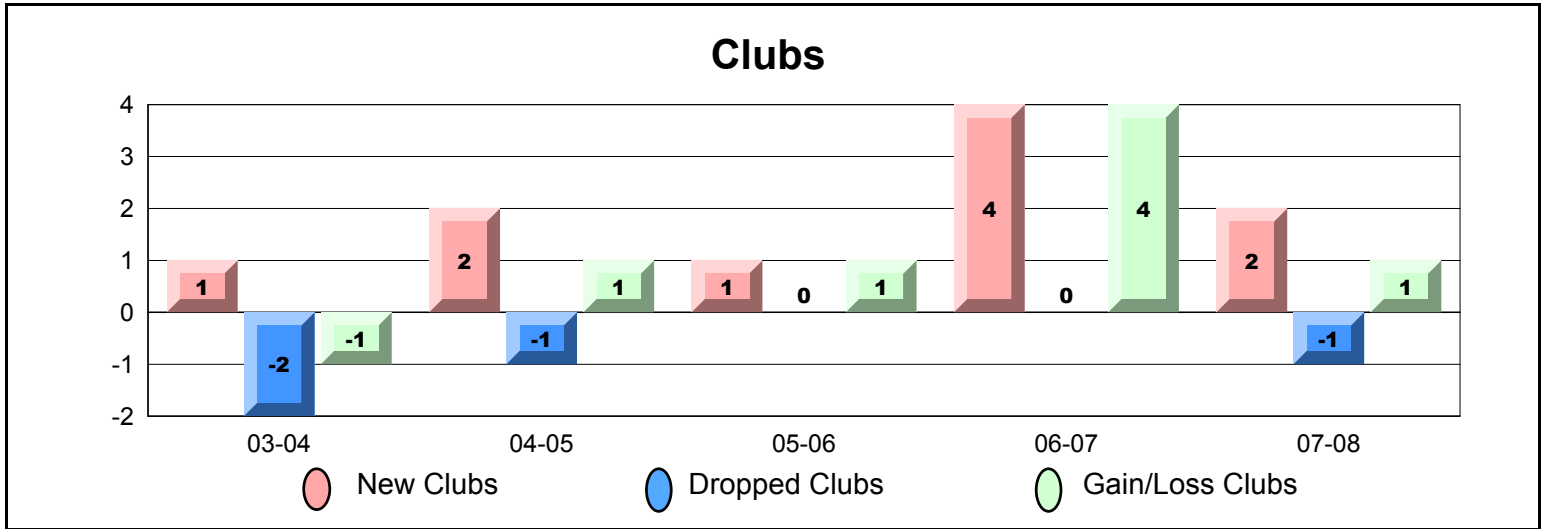

| Year | New Clubs | Dropped Clubs | Gain/Loss Clubs | New Members | Charter Members | Reinstated Members | Transfer Members | Total Members Added | Total Members Dropped | Gain/Loss Members |
|----------------|-----------|---------------|-----------------|-------------|-----------------|--------------------|------------------|---------------------|-----------------------|-------------------|
| 03-04 | 0 | -1 | -1 | 256 | 0 | 63 | 9 | 328 | -307 | 21 |
| 04-05 | 2 | -1 | 1 | 254 | 54 | 42 | 18 | 368 | -590 | -222 |
| 05-06 | 4 | -3 | 1 | 397 | 92 | 48 | 27 | 564 | -464 | 100 |
| 06-07 | 0 | -5 | -5 | 316 | 0 | 28 | 5 | 349 | -426 | -77 |
| 07-08 | 1 | 0 | 1 | 365 | 30 | 19 | 6 | 420 | -439 | -19 |
| Average | 1 | -2 | -1 | 318 | 35 | 40 | 13 | 406 | -445 | -39 |

| Year | New Clubs | Dropped Clubs | Gain/Loss Clubs | New Members | Charter Members | Reinstated Members | Transfer Members | Total Members Added | Total Members Dropped | Gain/Loss Members |
|----------------|-----------|---------------|-----------------|-------------|-----------------|--------------------|------------------|---------------------|-----------------------|-------------------|
| 03-04 | 1 | -2 | -1 | 388 | 61 | 43 | 12 | 504 | -313 | 191 |
| 04-05 | 2 | -1 | 1 | 316 | 62 | 39 | 6 | 423 | -502 | -79 |
| 05-06 | 1 | 0 | 1 | 558 | 24 | 53 | 21 | 656 | -504 | 152 |
| 06-07 | 4 | 0 | 4 | 353 | 111 | 24 | 4 | 492 | -493 | -1 |
| 07-08 | 2 | -1 | 1 | 389 | 61 | 66 | 6 | 522 | -547 | -25 |
| Average | 2 | -1 | 1 | 401 | 64 | 45 | 10 | 519 | -472 | 48 |