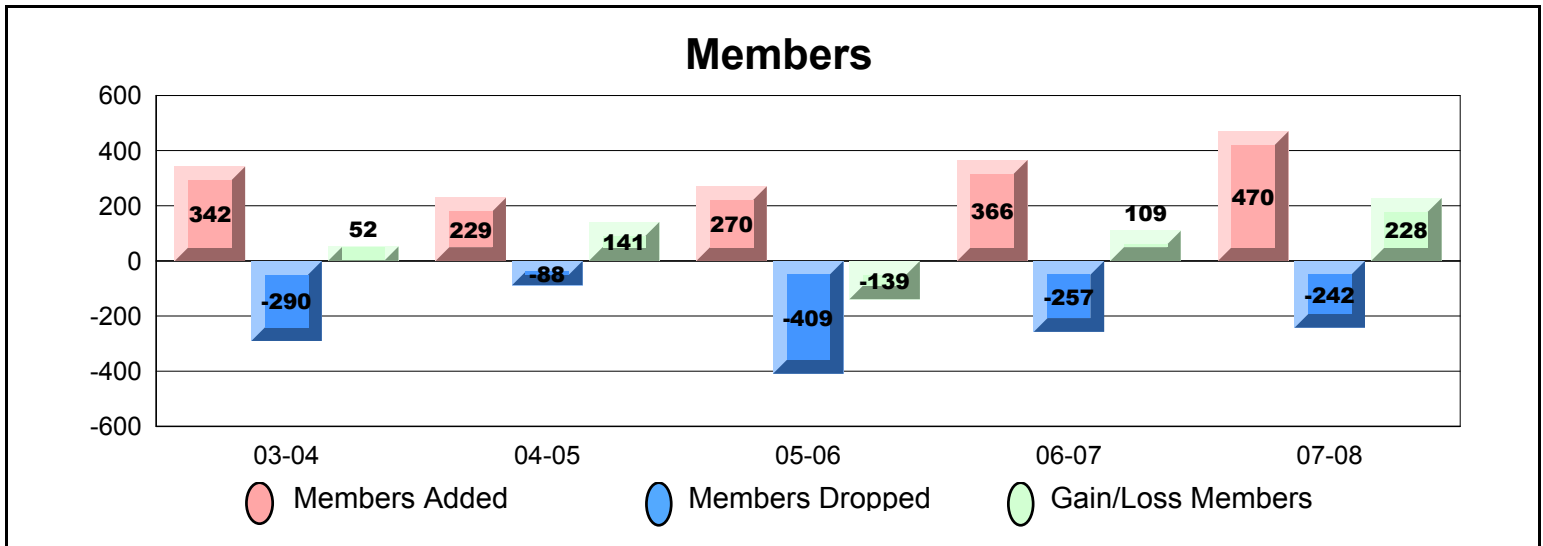

Year	New Clubs	Dropped Clubs	Gain/Loss Clubs	New Members	Charter Members	Reinstated Members	Transfer Members	Total Members Added	Total Members Dropped	Gain/Loss Members
03-04	3	0	3	215	109	13	5	342	-290	52
04-05	1	0	1	202	20	7	0	229	-88	141
05-06	1	0	1	227	19	21	3	270	-409	-139
06-07	1	0	1	296	23	41	6	366	-257	109
07-08	2	0	2	392	54	17	7	470	-242	228
Average	2	0	2	266	45	20	4	335	-257	78