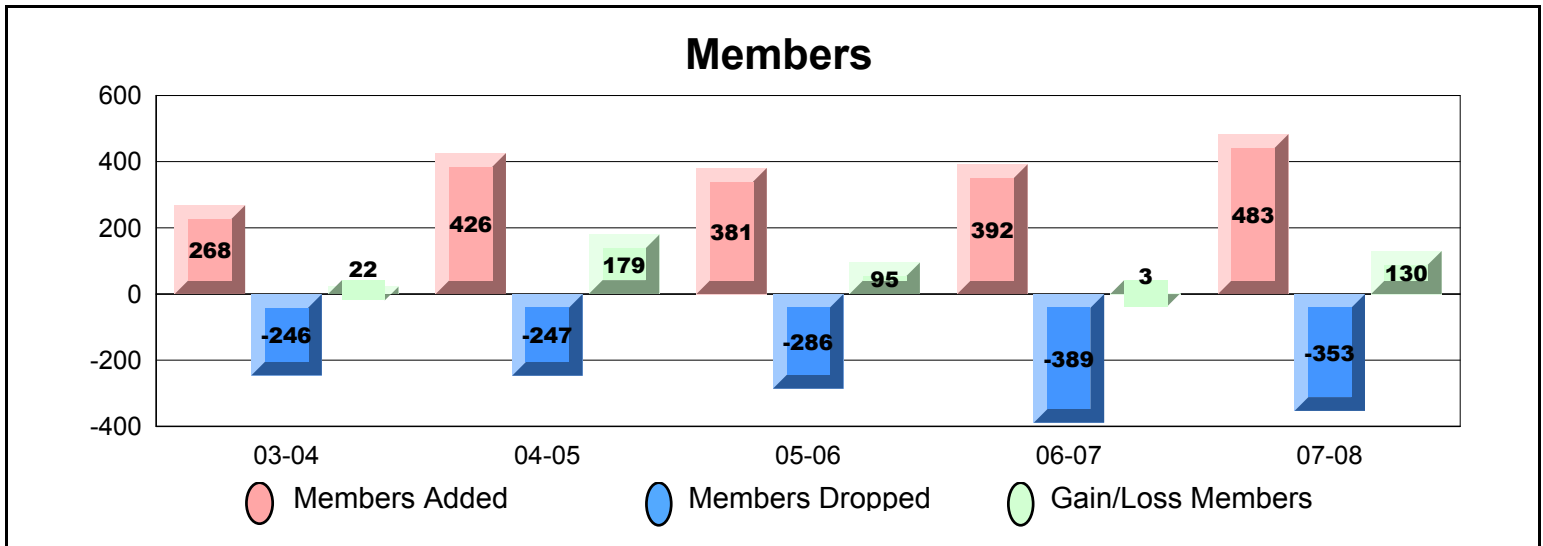

Year	New Clubs	Dropped Clubs	Gain/Loss Clubs	New Members	Charter Members	Reinstated Members	Transfer Members	Total Members Added	Total Members Dropped	Gain/Loss Members
03-04	0	0	0	224	0	40	4	268	-246	22
04-05	3	0	3	328	41	35	22	426	-247	179
05-06	2	-1	1	263	64	32	22	381	-286	95
06-07	4	0	4	264	70	37	21	392	-389	3
07-08	2	0	2	392	56	32	3	483	-353	130
Average	2	0	2	294	46	35	14	390	-304	86