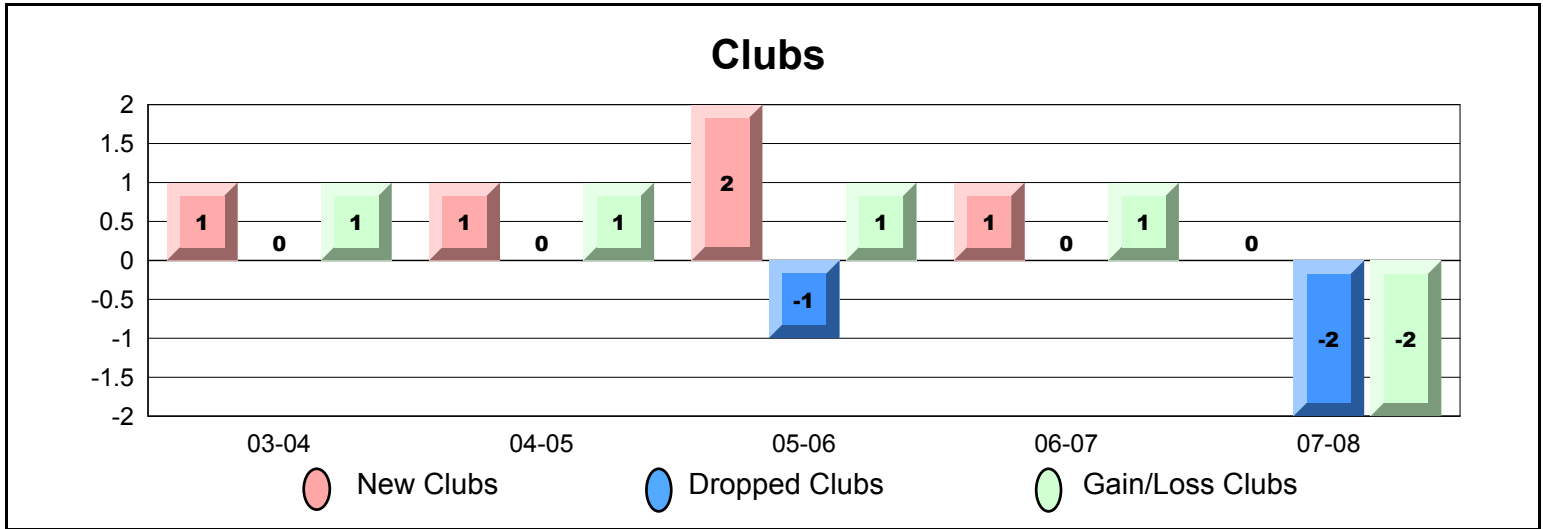

Year	New Clubs	Dropped Clubs	Gain/Loss Clubs	New Members	Charter Members	Reinstated Members	Transfer Members	Total Members Added	Total Members Dropped	Gain/Loss Members
03-04	1	0	1	375	31	28	4	438	-486	-48
04-05	1	0	1	115	23	17	1	156	-280	-124
05-06	2	-1	1	360	41	55	7	463	-414	49
06-07	1	0	1	318	25	26	0	369	-428	-59
07-08	0	-2	-2	337	0	14	3	354	-332	22
Average	1	-1	0	301	24	28	3	356	-388	-32