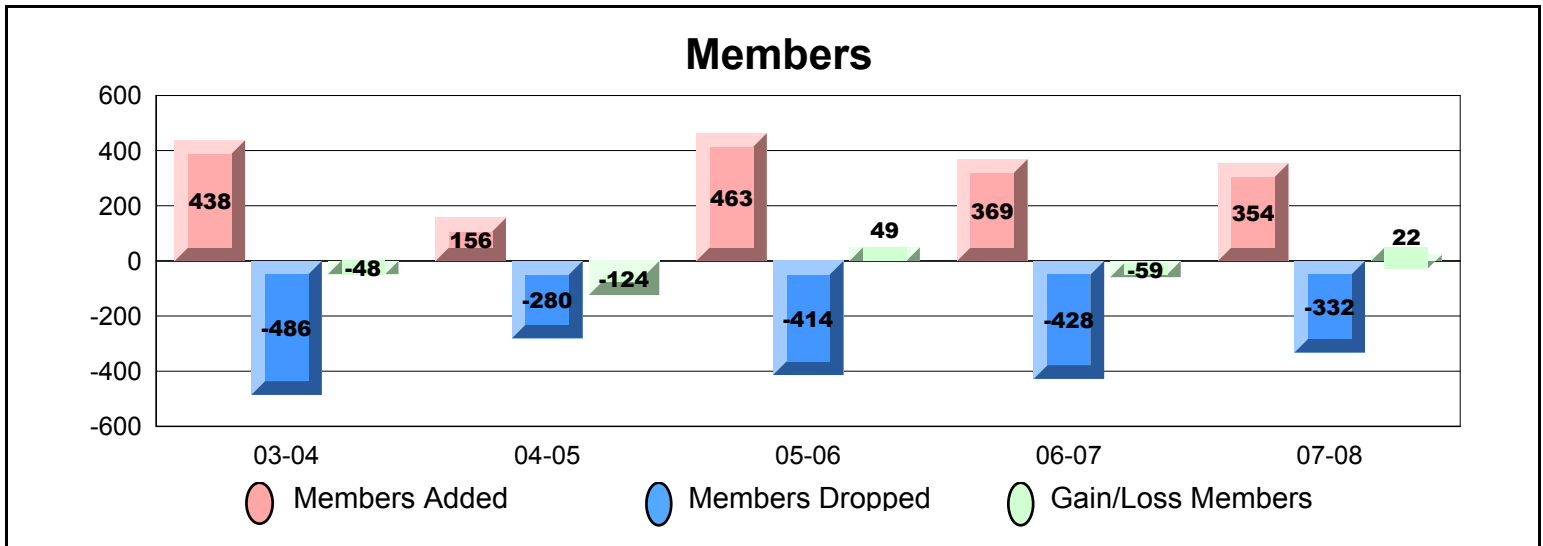

Year	New Clubs	Dropped Clubs	Gain/Loss Clubs	New Members	Charter Members	Reinstated Members	Transfer Members	Total Members Added	Total Members Dropped	Gain/Loss Members
03-04	1	0	1	375	31	28	4	438	-486	-48
04-05	1	0	1	115	23	17	1	156	-280	-124
05-06	2	-1	1	360	41	55	7	463	-414	49
06-07	1	0	1	318	25	26	0	369	-428	-59
07-08	0	-2	-2	337	0	14	3	354	-332	22
Average	1	-1	0	301	24	28	3	356	-388	-32