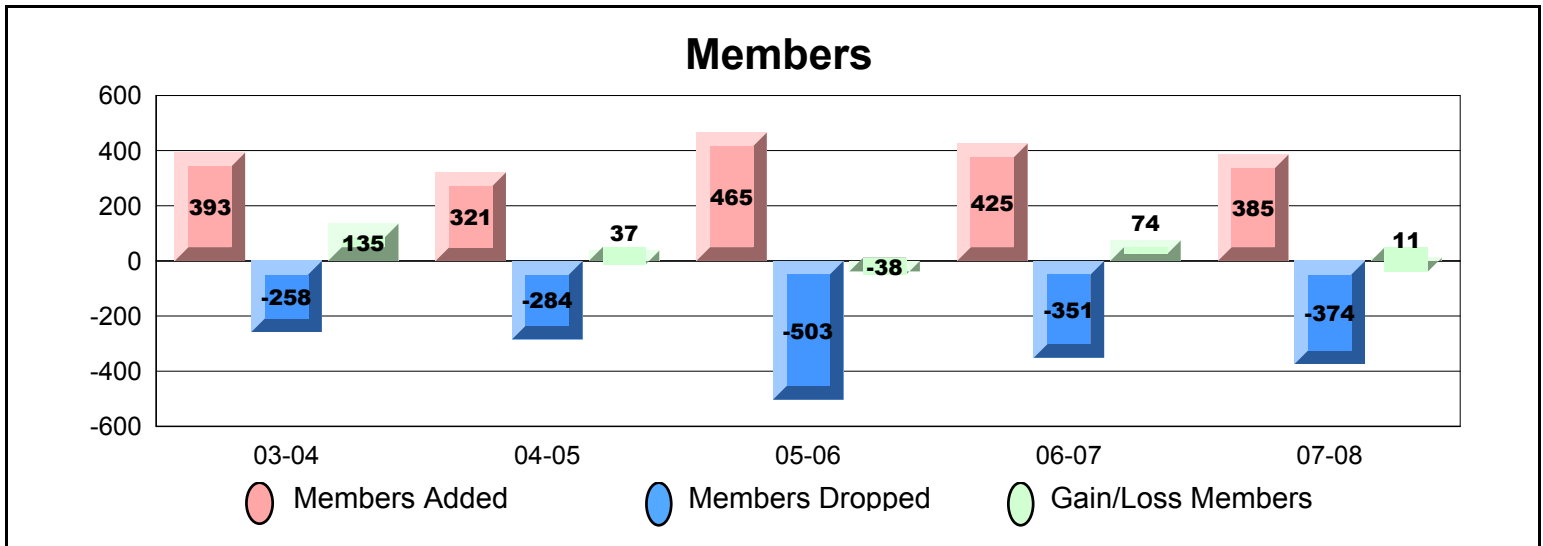

Year	New Clubs	Dropped Clubs	Gain/Loss Clubs	New Members	Charter Members	Reinstated Members	Transfer Members	Total Members Added	Total Members Dropped	Gain/Loss Members
03-04	4	0	4	242	116	19	16	393	-258	135
04-05	2	-1	1	201	83	22	15	321	-284	37
05-06	2	-1	1	370	56	33	6	465	-503	-38
06-07	3	-3	0	286	78	37	24	425	-351	74
07-08	2	0	2	303	59	16	7	385	-374	11
Average	3	-1	2	280	78	25	14	398	-354	44