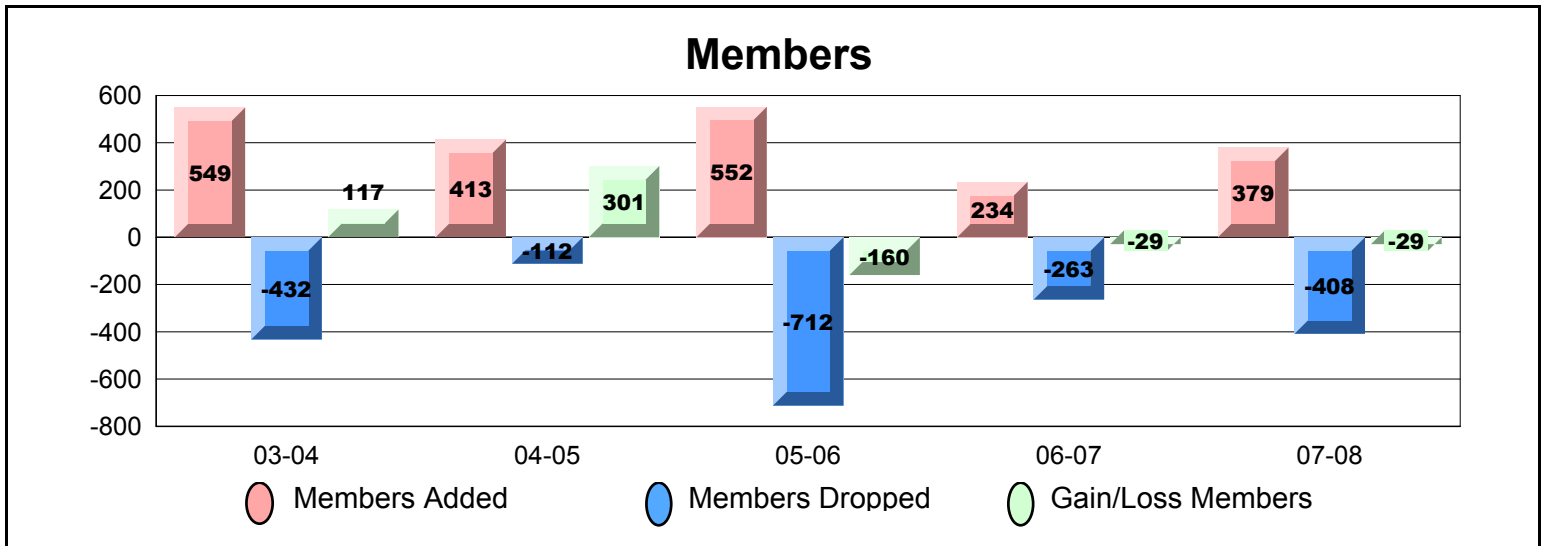

Year	New Clubs	Dropped Clubs	Gain/Loss Clubs	New Members	Charter Members	Reinstated Members	Transfer Members	Total Members Added	Total Members Dropped	Gain/Loss Members
03-04	1	-2	-1	456	31	49	13	549	-432	117
04-05	1	-2	-1	328	21	57	7	413	-112	301
05-06	4	-3	1	331	110	98	13	552	-712	-160
06-07	0	-1	-1	203	0	28	3	234	-263	-29
07-08	2	-2	0	311	40	27	1	379	-408	-29
Average	2	-2	0	326	40	52	7	425	-385	40