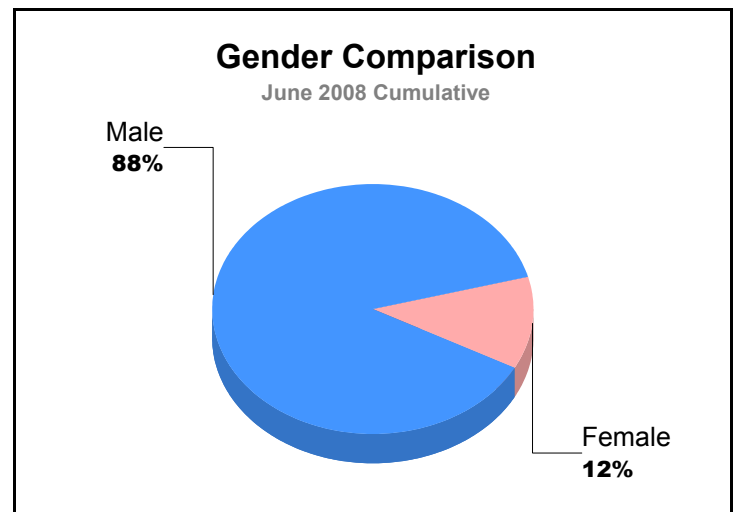

Year	New Clubs	Dropped Clubs	Gain/Loss Clubs	New Members	Charter Members	Reinstated Members	Transfer Members	Total Members Added	Total Members Dropped	Gain/Loss Members
04-05	1	-1	0	313	30	36	4	383	-374	9
05-06	1	0	1	385	20	29	2	436	-402	34
06-07	3	-1	2	249	71	17	1	338	-389	-51
07-08	0	0	0	312	0	22	5	339	-390	-51
Average	1	-1	1	315	30	26	3	374	-389	-15